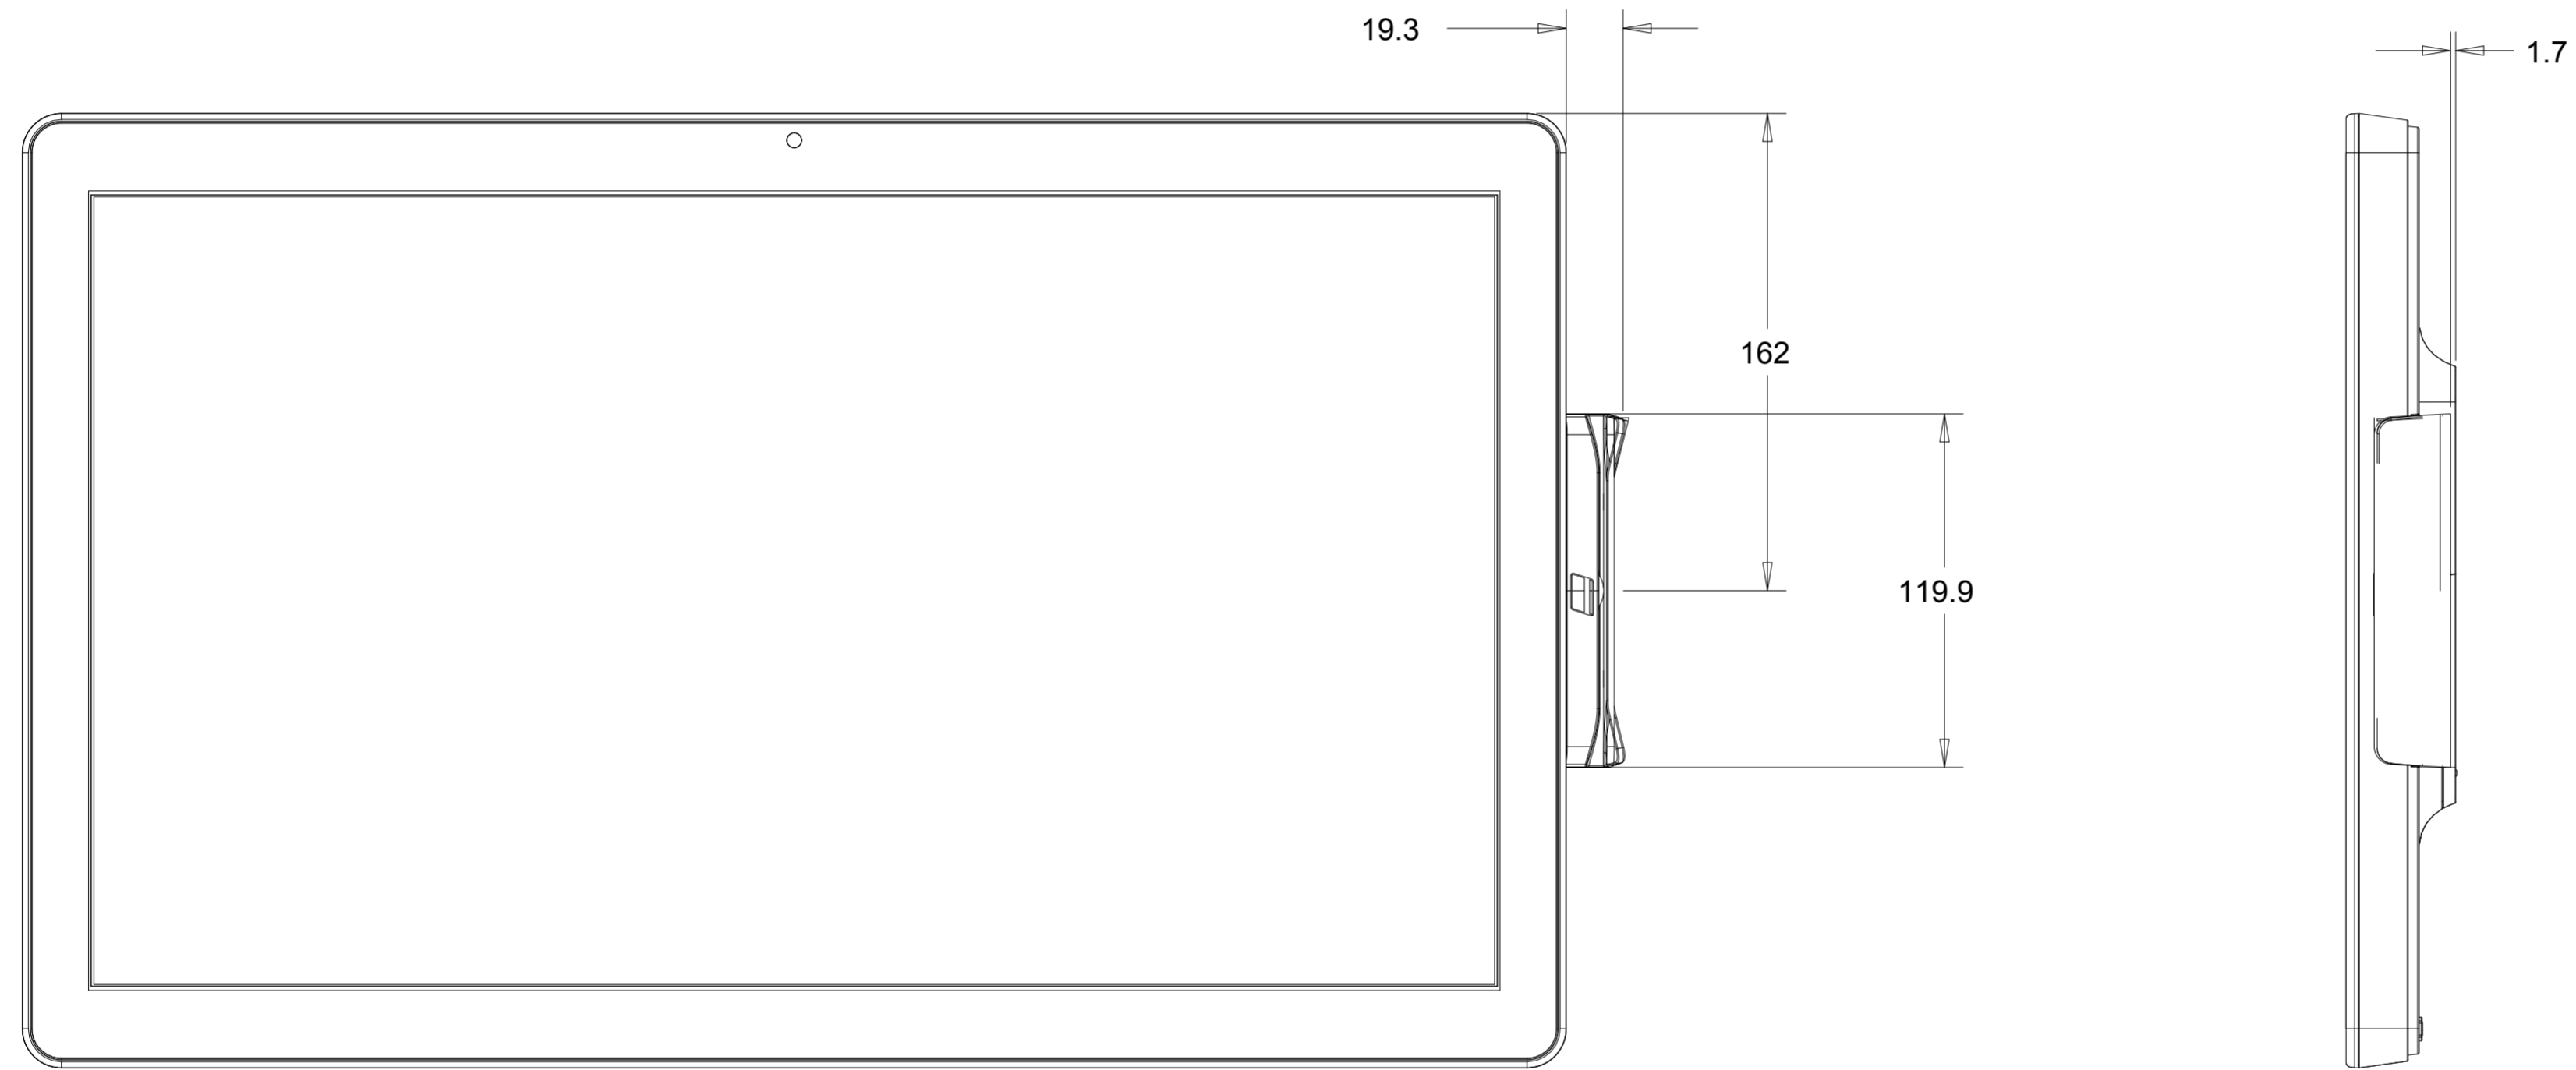

OPTIONAL MSR KIT P/N E001002